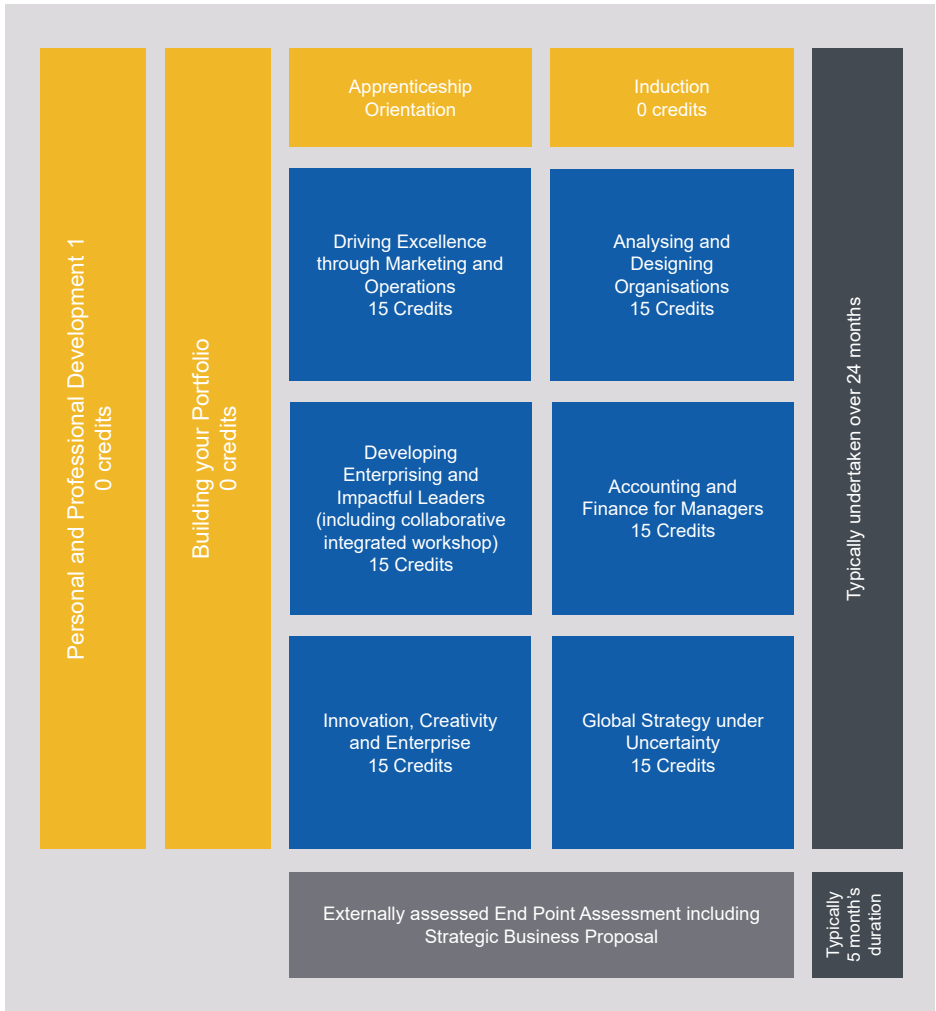

Senior Leader Apprenticeship

Modules can be studied via distance learning or intensive on-campus format
Module order is flexible to suit the needs of apprentices and employers